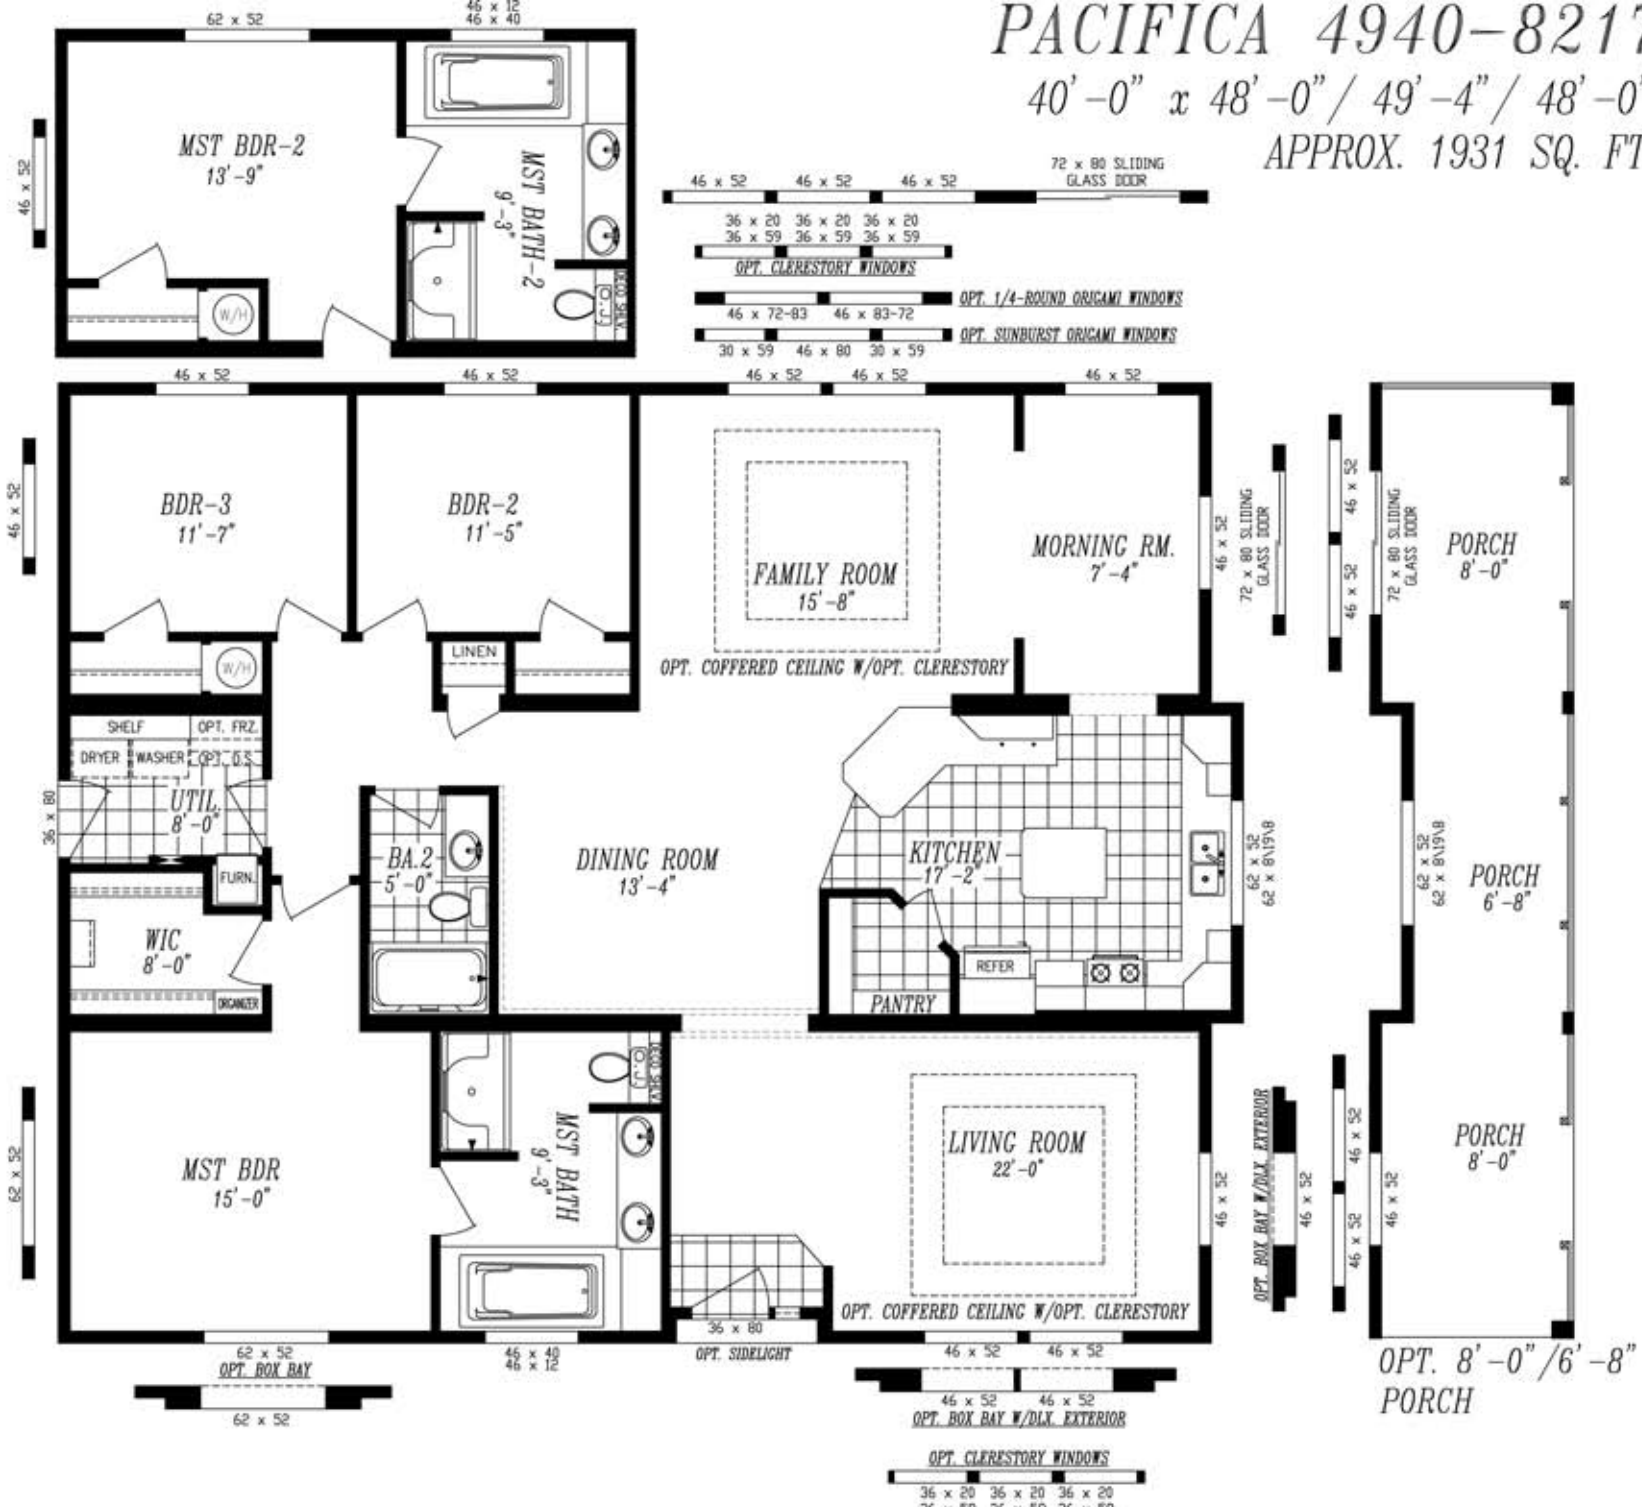

PACIFICA 4940-8217

40'-0" x 48'-0" / 49'-4" / 48'-0"

APPROX. 1931 SQ. FT.

OPT. DUAL
MST. SUITE

OPT. MST. BATH
W/CORNER DECK
TUB & 36" SHWR