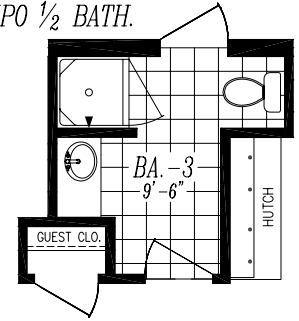

PACIFICA 6440-8261

40'-0" x 64'-0"

APPROX. 2,503 SQ. FT.

OPT. BATH-3 W/36x60
TUB/SHWR IPO 1/2 BATH.

OPT. BATH-3 W/36"
SHWR IPO 1/2 BATH.

- OPT. SUNBURST ORIGAMI WINDOWS
- 30 x 59 46 x 80 30 x 59
- OPT. 1/4-ROUND ORIGAMI WINDOWS
- 46 x 72-83 46 x 83-72
- OPT. CLERESTORY WINDOWS
- 36 x 20 36 x 20 36 x 20
- 36 x 59 36 x 59 36 x 59