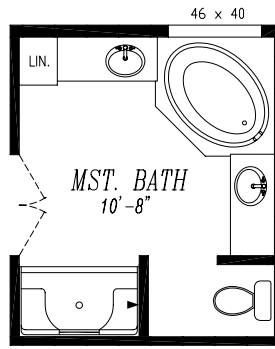

PACIFICA 6440-8261

40'-0" x 64'-0"

APPROX. 2,503 SQ. FT.

OPT. BATH-3 W/36x60
TUB/SHWR IPO 1/2 BATH.

OPT. BATH-3 W/36"
SHWR IPO 1/2 BATH.

- OPT. SUNBURST ORIGAMI WINDOWS
- 30 x 59 46 x 80 30 x 59
- OPT. 1/4-ROUND ORIGAMI WINDOWS
- 46 x 72-83 46 x 83-72
- OPT. CLERESTORY WINDOWS
- 36 x 20 36 x 20 36 x 20
- 36 x 59 36 x 59 36 x 59