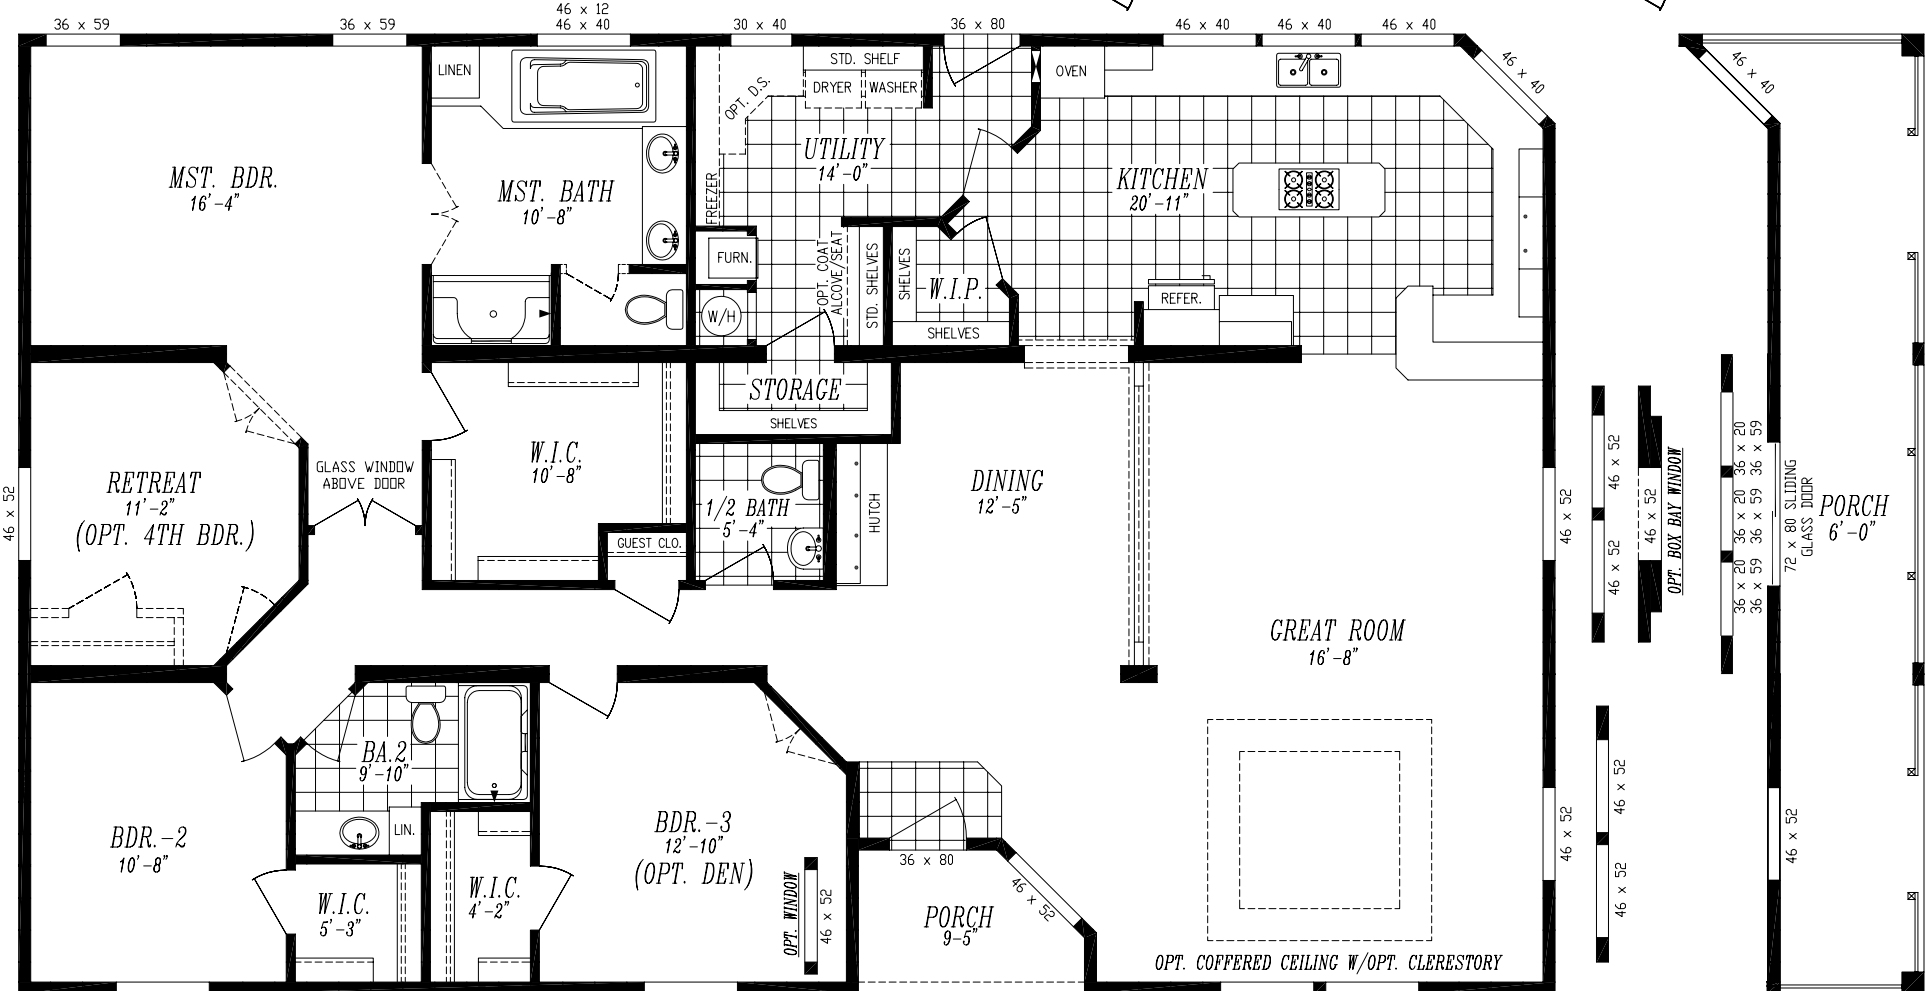

PACIFICA 6440-8261

40'-0" x 64'-0"

APPROX. 2,503 SQ. FT.

OPT. BATH-3 W/36x60
TUB/SHWR IPO 1/2 BATH.

OPT. BATH-3 W/36"
SHWR IPO 1/2 BATH.

- OPT. SUNBURST ORIGAMI WINDOWS
- 30 x 59 46 x 80 30 x 59
- OPT. 1/4-ROUND ORIGAMI WINDOWS
- 46 x 72-83 46 x 83-72
- OPT. CLERESTORY WINDOWS
- 36 x 20 36 x 20 36 x 20
- 36 x 59 36 x 59 36 x 59