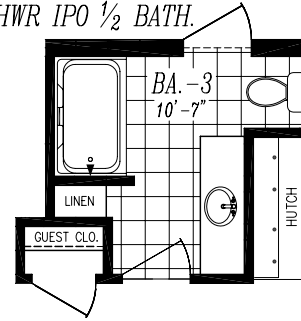

PACIFICA 6440-8261

40'-0" x 64'-0"

APPROX. 2,503 SQ. FT.

OPT. BATH-3 W/36x60
TUB/SHWR IPO 1/2 BATH.

OPT. BATH-3 W/36"
SHWR IPO 1/2 BATH.

- OPT. SUNBURST ORIGAMI WINDOWS
- 30 x 59 46 x 80 30 x 59
- OPT. 1/4-ROUND ORIGAMI WINDOWS
- 46 x 72-83 46 x 83-72
- OPT. CLERESTORY WINDOWS
- 36 x 20 36 x 20 36 x 20
- 36 x 59 36 x 59 36 x 59