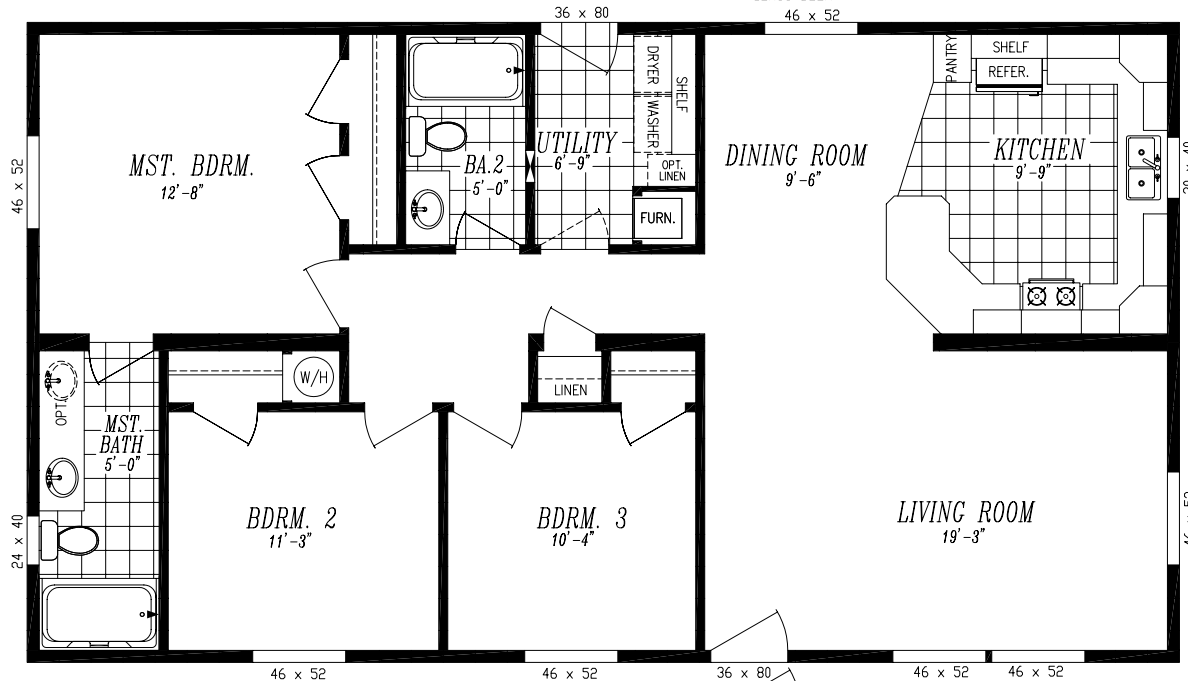

FIRST EDITION 4828-9731

26'-8" x 48'-0" / 56'-0" W/PORCH

APPROX. 1280 SQ. FT.

OPT. FLIPPED UTILITY ROOM

STD. DOOR W/OPT. FLIPPED UTI. RM.

72 x 80 SLIDING
GLASS DOOR
46 x 52

OPT. RECESSED ENTRY