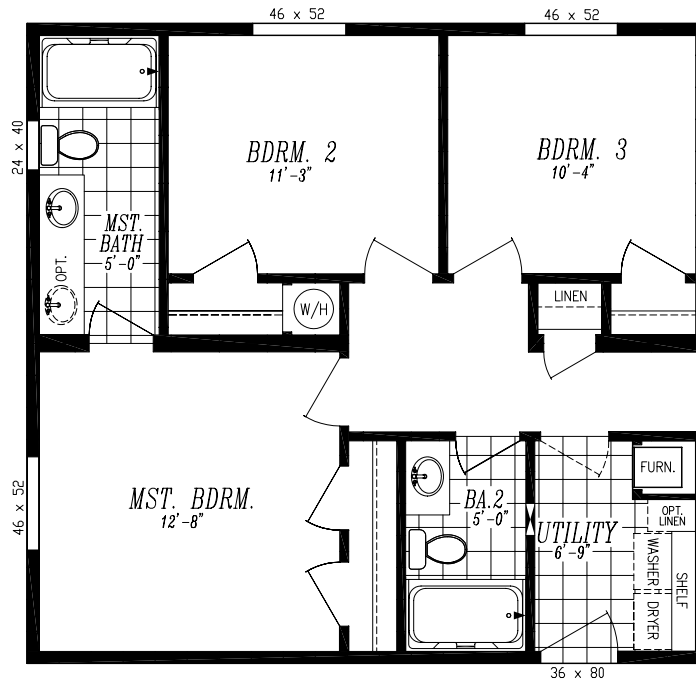

FIRST EDITION 4828-9731

26'-8" x 48'-0" / 56'-0" W/PORCH

APPROX. 1280 SQ. FT.

OPT. FLIPPED UTILITY ROOM

STD. DOOR W/OPT. FLIPPED UTI. RM.

72 x 80 SLIDING
GLASS DOOR
46 x 52

OPT. RECESSED ENTRY