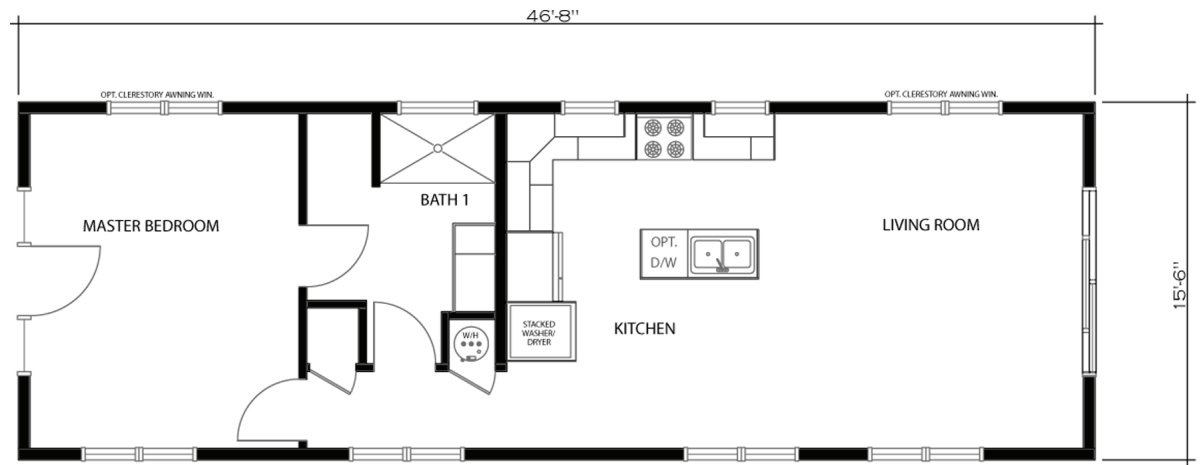

Your **Personalized**
i-house

i-house 1 • layout A

1 Bed • 1 Bath • 723 Square ft.

i-house Features

- Residential Modular Construction
- 2" x 6" Exterior Wall Studs
- Energy Efficient Insulation Package
 - R-21 Exterior Wall Insulation
 - R-30 Roof Insulation
 - R-30 Floor Insulation
- Concrete Fiber Siding by James Hardie
- Durable Corrugated Steel Siding
- Investment Grade Galvanized Metal Roofing
- Butterfly-style Roof with Rain Collection Design
- Outdoor Living Space with Composite Decking
- Andersen Low -E Windows
- Andersen Energy Efficient Exterior Doors
- Shaw Laminate Flooring
- Modern Moen Faucets
- GE Profile® Range Hood
- 4" Ceramic Tile Backsplash
- Euro-styled Cabinetry and Hardware
- Long Lasting Formica Countertops
- GE Appliances
 - 22' Side-by-Side Refrigerator
 - Smooth-Top Range
 - Powerscrub Dishwasher
- Contemporary, Upscale Light Fixtures
- Recessed Can Lights
- Water Saving Dual Flush Toilets
- Contemporary Fiberglass Shower Stalls
- No VOC Paint
- Rheem Electric 40 Gallon Water Heater
- Tankless Water Heater
- Mini Split Comfort Air HVAC System
- High Efficiency Heat Pump
- Digital Programmable Thermostat
- Hunter Ceiling Fans
- Energy Star® Ready*